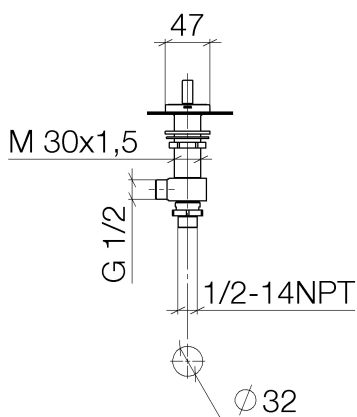

Bathtub - CL.1

Deck valve clockwise-closing cold - polished chrome

Article number: 20 004 705-00

- 1-1/4" hole diameter
- Flange 2-3/8" x 1-7/8"
- Fittings group in compliance with DIN 4109: 1
- (ADA)

polished chrome

Dimensional drawing

All dimensions in mm / inch = mm x 0,0394

Bathtub - CL.1
Deck valve clockwise-closing cold - polished chrome
Article number: 20 004 705-00

Flow rate chart

Bathtub - CL.1

Deck valve clockwise-closing cold - polished chrome