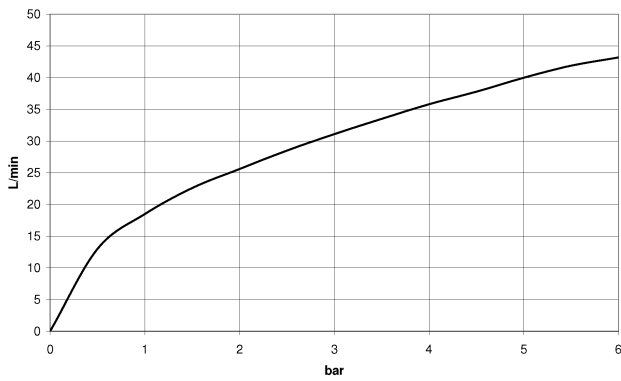

Bathtub - CL.1

Deck valve clockwise-closing cold - polished chrome

Article number: 20 004 705-00

- 1-1/4" hole diameter
- Flange 2-3/8" x 1-7/8"
- Fittings group in compliance with DIN 4109: 1
- (ADA)

polished chrome

Dimensional drawing

All dimensions in mm / inch = mm x 0,0394

Bathtub - CL.1
Deck valve clockwise-closing cold - polished chrome
Article number: 20 004 705-00

Flow rate chart

Bathtub - CL.1

Deck valve clockwise-closing cold - polished chrome