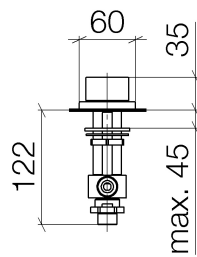

Bathtub - CL.1

Deck valve clockwise-closing cold - polished chrome

Article number: 20 004 705-00

- 1-1/4" hole diameter
- Flange 2-3/8" x 1-7/8"
- Fittings group in compliance with DIN 4109: 1
- (ADA)

polished chrome

Dimensional drawing

All dimensions in mm / inch = mm x 0,0394

Bathtub - CL.1
Deck valve clockwise-closing cold - polished chrome
Article number: 20 004 705-00

Flow rate chart

Bathtub - CL.1

Deck valve clockwise-closing cold - polished chrome